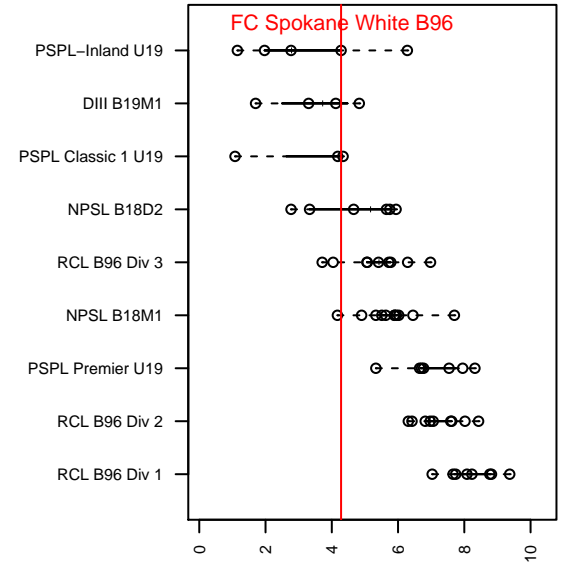

FC Spokane White B96

FC Spokane
 Spokane, WA
 B96 total strength=1524
 attack=17.33 defense=8.75
 fall league = PSPL-Inland U19
 notes= Robles 2012

alt names used:
 FC Spokane B-96 White
 FC SPOKANE JESSE DUNBAR (WA)

Venues played:
 2014 Olivia Chaffin HS
 2014 River City Cup High School U18
 2014 PSPL-Inland U19

**attack and defense variance (black dot)
relative to other teams
and top 10 in region**

**attack and defense rating
relative to others at age
and all opponents in last 13 months**