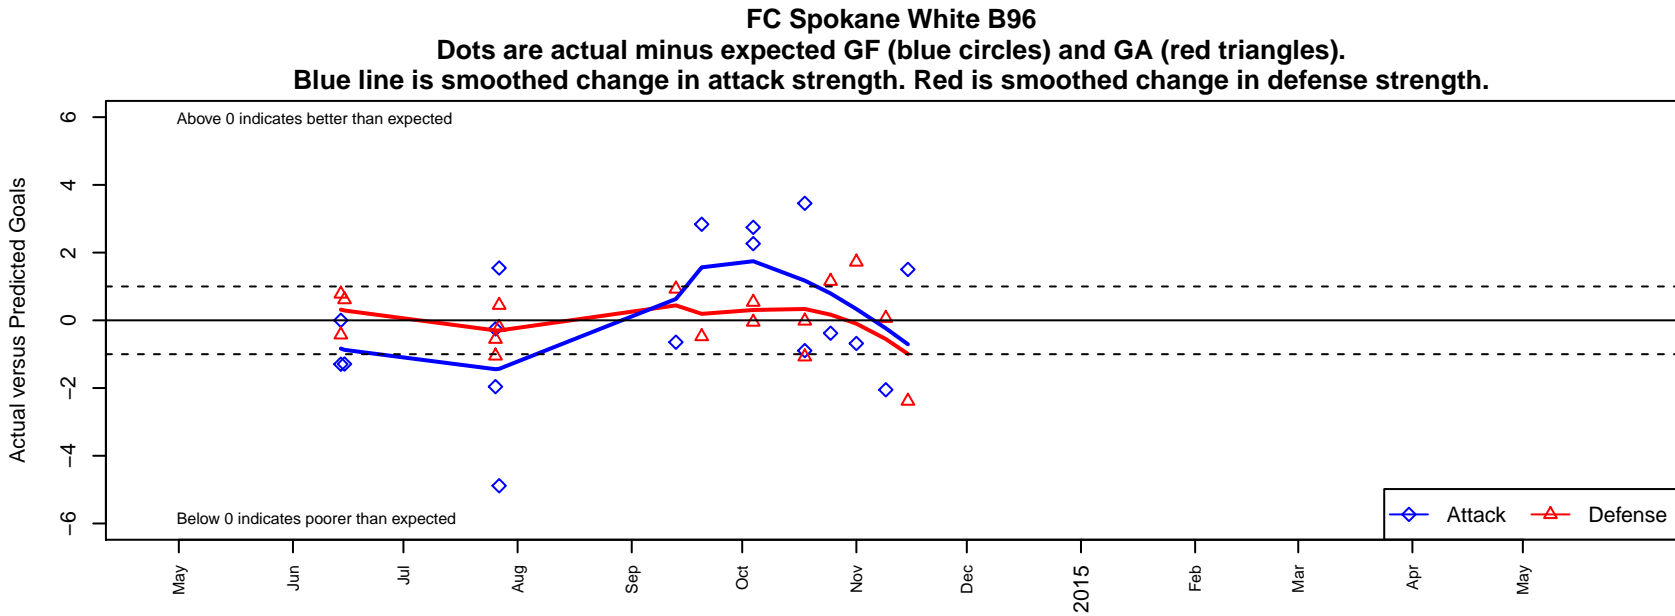

FC Spokane White B96

FC Spokane
 Spokane, WA
 B96 total strength=1524
 attack=17.33 defense=8.75
 fall league = PSPL-Inland U19
 notes= Robles 2012

alt names used:
 FC Spokane B-96 White
 FC SPOKANE JESSE DUNBAR (WA)

Venues played:
 2014 Olivia Chaffin HS
 2014 River City Cup High School U18
 2014 PSPL-Inland U19

**attack and defense variance (black dot)
relative to other teams
and top 10 in region**

**attack and defense rating
relative to others at age
and all opponents in last 13 months**