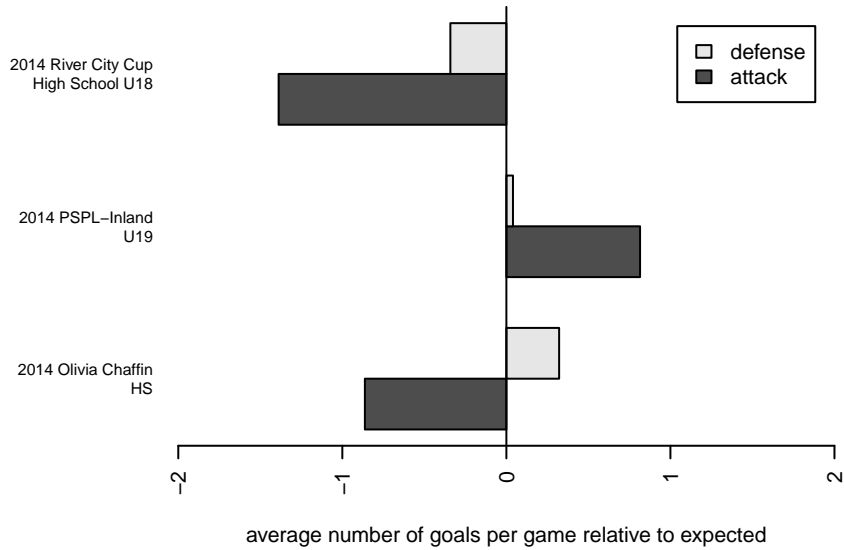

Performance relative to 13 month average